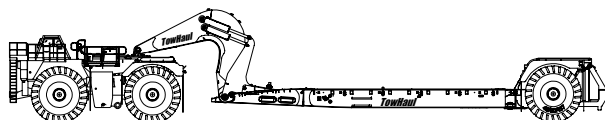

MODELS

Discover the TowHaul that best fits your needs by matching up equipment you are hauling on the chart below. Contact us directly for a more comprehensive analysis and let's get hauling!

DOZERS

WHEEL LOADERS

HYDRAULIC SHOVELS

BLASTHOLE DRILLS

Model RLD 80

Model RGS 125 Model RGS 150 Model RGS 180

Model RGS 200 Model RGS 225 Model RGS 250 Model RGS 275

Model RGS 330 Model RGS 450

Model RGT 600 Model RGT 700

Caterpillar	D9 D10 D11	Caterpillar	990H 992G 992K 993K	Caterpillar	5110	BE/CAT	39R 40R 45R 49R SKF SKFX SKS SKL 49HR 55R 60R 61R	Driltech	D50KS D55SP D60KS D75KS D90KS 1190E
	Komatsu		D375 D475 D475		Komatsu		WA800 WA900		Hitachi
Caterpillar		P&H/ LeTourneau	L-950 L-1000 L-1100 L-1150	CAT	6015	CAT	MD6290 MD6240 MD6420 MD6540 MD6640		
			Komatsu		PC1400		Hitachi		